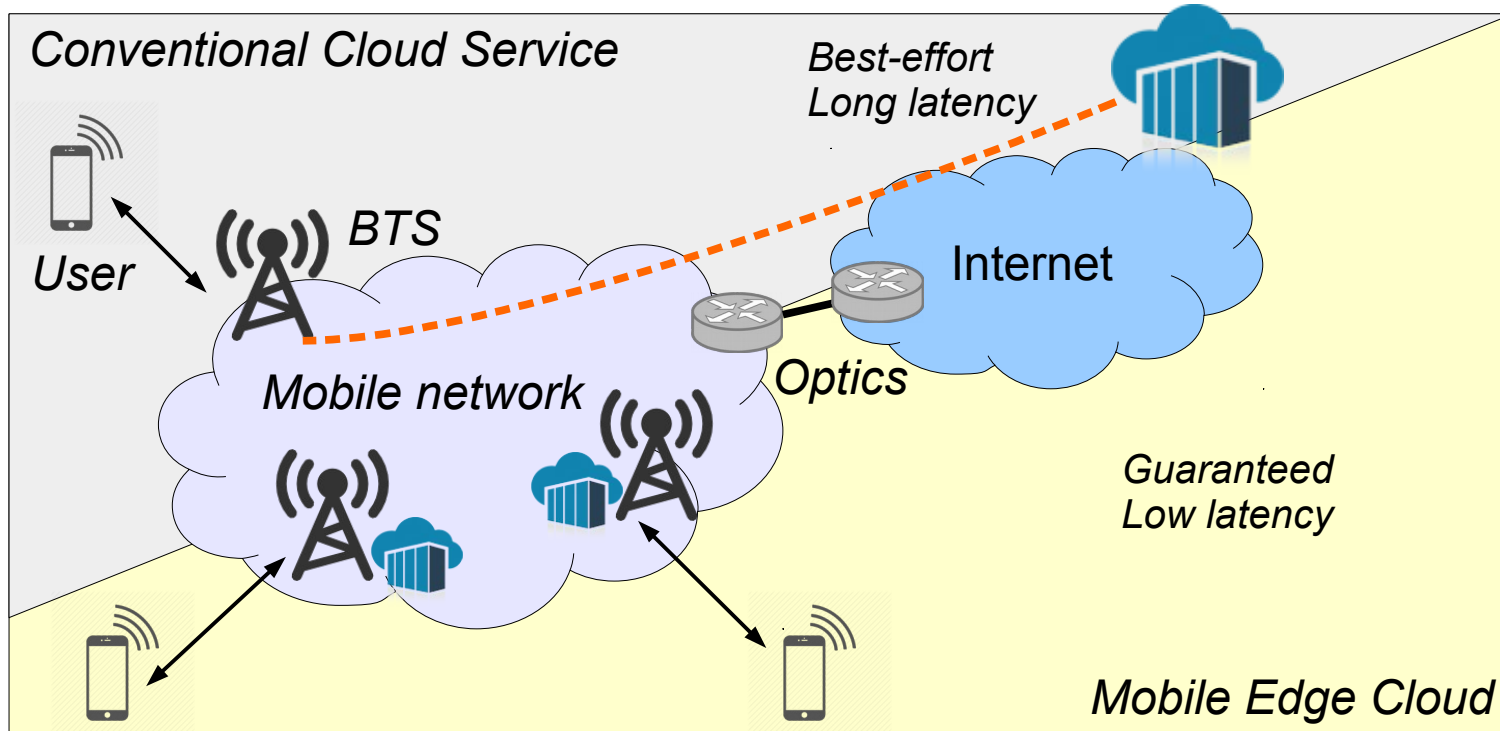

Fast Cloud

Mobile edge clouds for 5G networks

Technische Universität
Dresden

ComNets

Deutsche Telekom Chair of
Communication Networks

Highly Adaptive Energy
Efficient Computing

Dr. Giang Nguyen
09.06.2016

Micro data centers

1-liter box
100M cores

Service Provisioning and Migration

- › NFV
- › SDN
- › Network Coding

Emulation environment